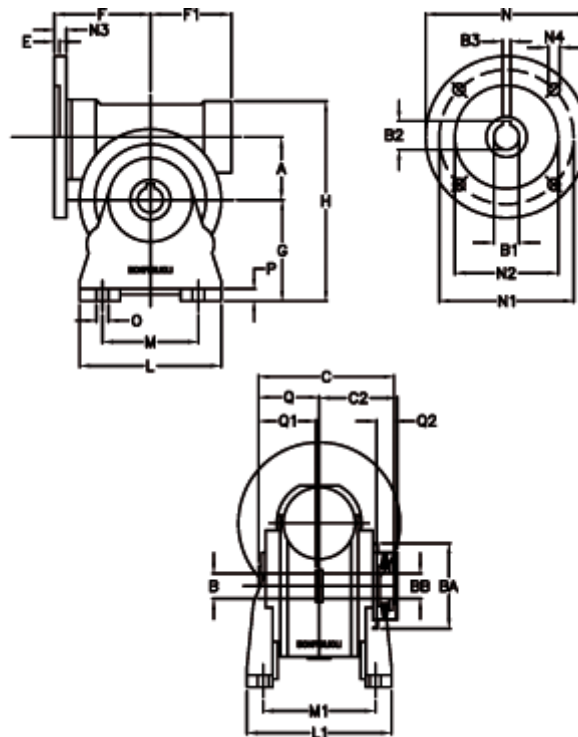

Article number: 390204407022236

Description: Worm Gear with Torque Limiter  
VF 44-L2-A-70-P63B5

## Measures

a = 44.60	C2 = 48	L1 = 98.0	O = 8.5
B = 18	Description = VF 44A-xx-63B5	m = 52	P = 10
B1 E7 = 11	E = 2.0	M1 = 81.0	Q = 32.0
B2 = 12.8	F = 65	N = 140	Q1 = 32
B3 H9 = 4	F1 = 54	N1 = 115	Q2 = 12
BA = 40	g = 72	N2 = 95	
BB H7 = 11	H = 143	N3 = 10.5	
C = 79	L = 90	N4 = 9,5	